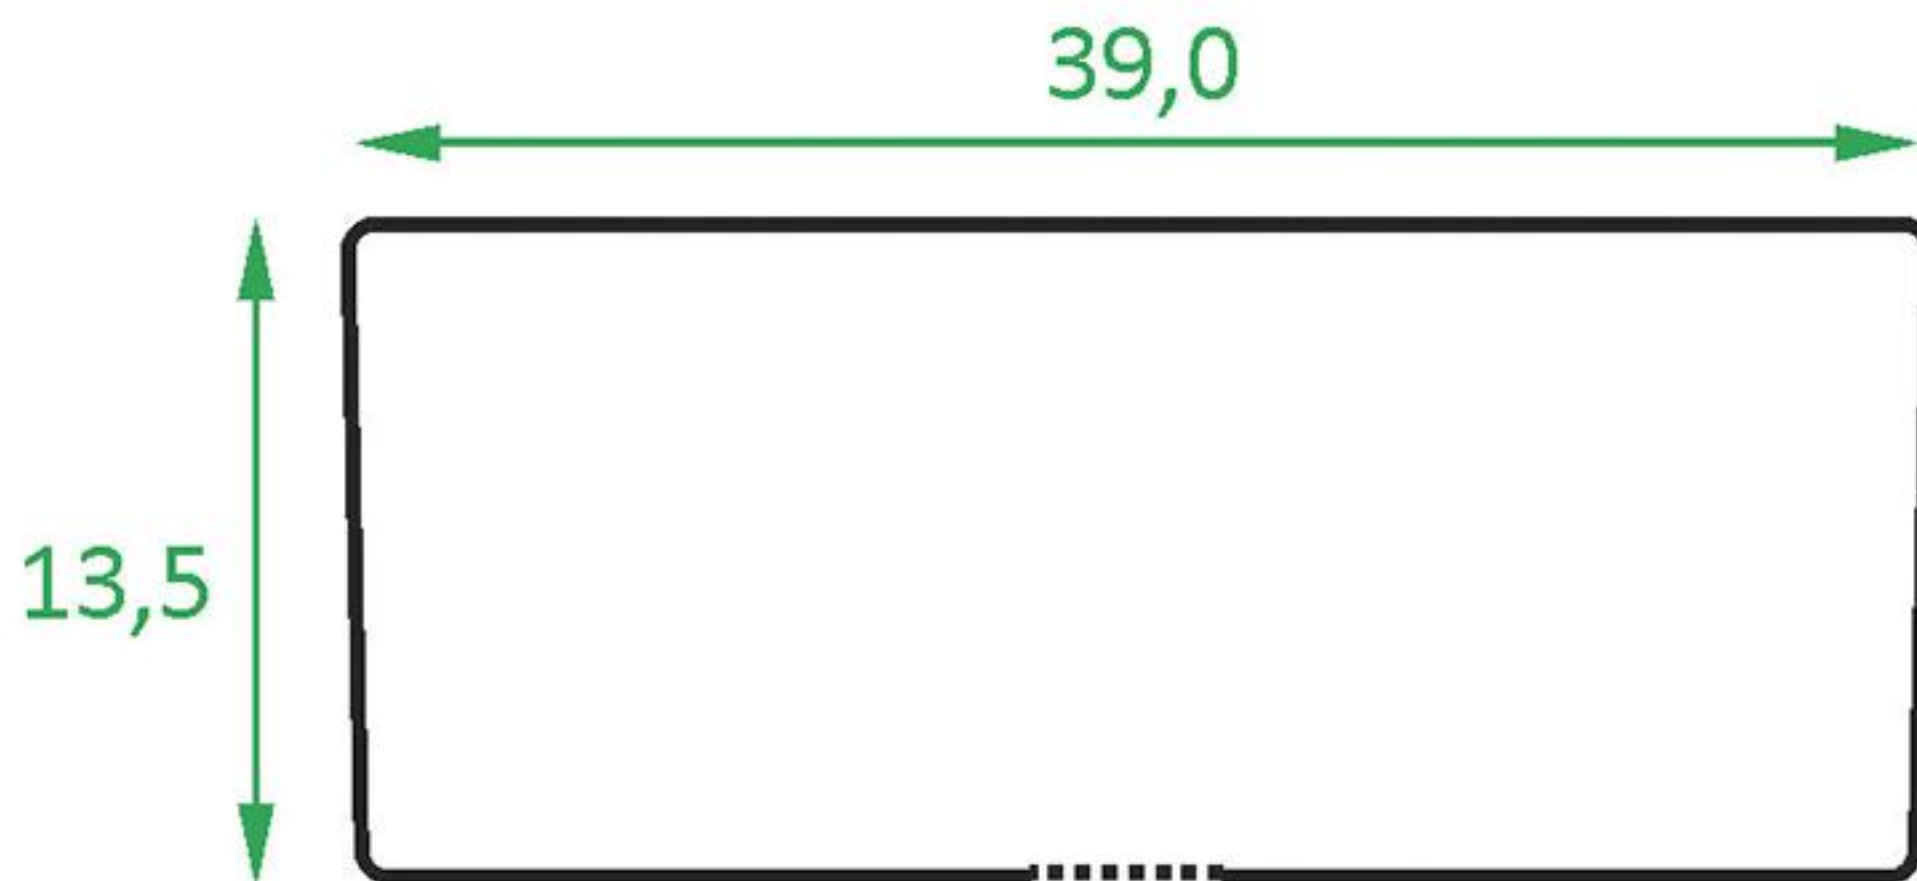

MODELO CUBA RC 30 VERDE E MARROM

Cuba vista lateral

A circular detail with a green double-headed arrow passing through its center, indicating a diameter of 4,0.

4,0 diâmetro

MODELO CUBA RC 30 VERDE E MARROM

Cuba vista de cima